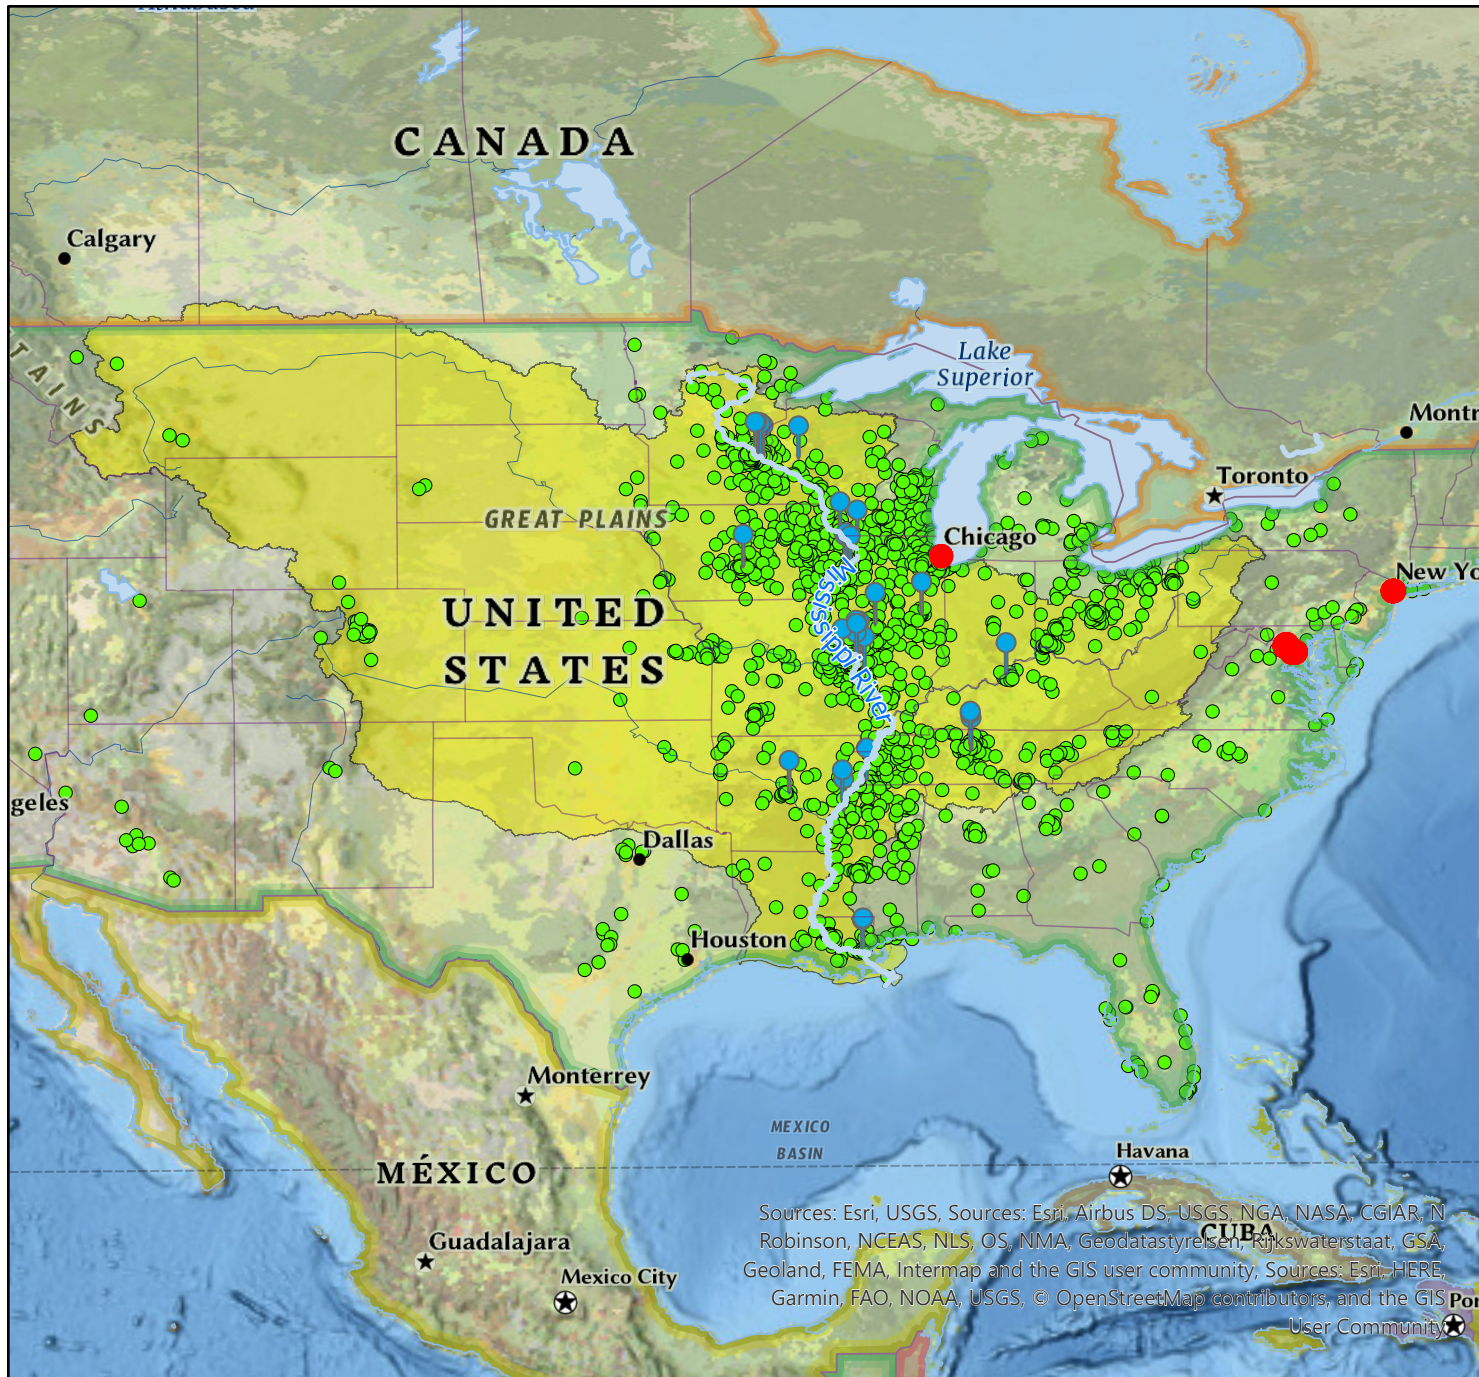

Mississippi River Citizens and Mississippi River Network Members

Created by 1 Mississippi

This map displays nearly 20,000 people who signed up to be River Citizens! These River Citizens are people who want to restore and protect the Mississippi River. This map also includes nearly 45 Mississippi River Network organizations including 10 National Organizations, who are working toward a healthy and resilient River for the land, water, wildlife, and people of the United States' greatest River. To get involved and learn more check out 1mississippi.org

- MRN MEMBERS
- RIVER CITIZENS
- NATIONAL MRN MEMBERS
- MISSISSIPPI RIVER
- MISSISSIPPI RIVER BASIN

0 250 500 1,000 Kilometers

Sources: Esri, USGS, Sources: Esri, Airbus DS, USGS, NGA, NASA, CGIAR, N Robinson, NCEAS, NLS, OS, NMA, Geodatastyrelsen, Rijkswaterstaat, GSA, Geoland, FEMA, Intermap and the GIS user community, Sources: Esri, HERE, Garmin, FAO, NOAA, USGS, © OpenStreetMap contributors, and the GIS User Community